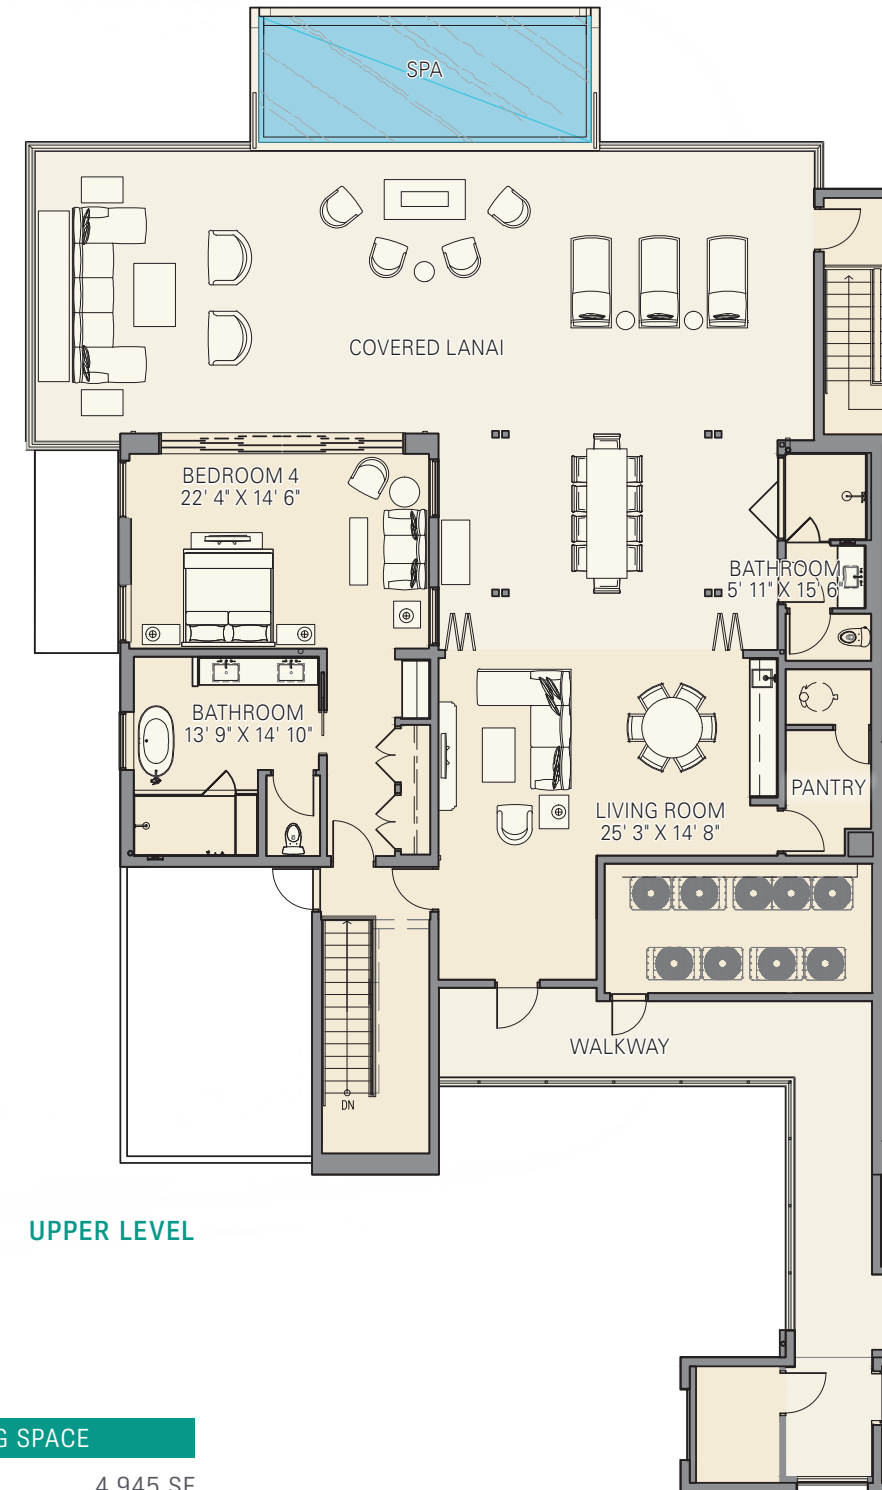

KULA VILLAS PENTHOUSE

Type 2, 3rd Floor, Unit E

LOWER LEVEL

UPPER LEVEL

LIVING SPACE	
INTERIOR	4,945 SF
LANAI	3,037 SF