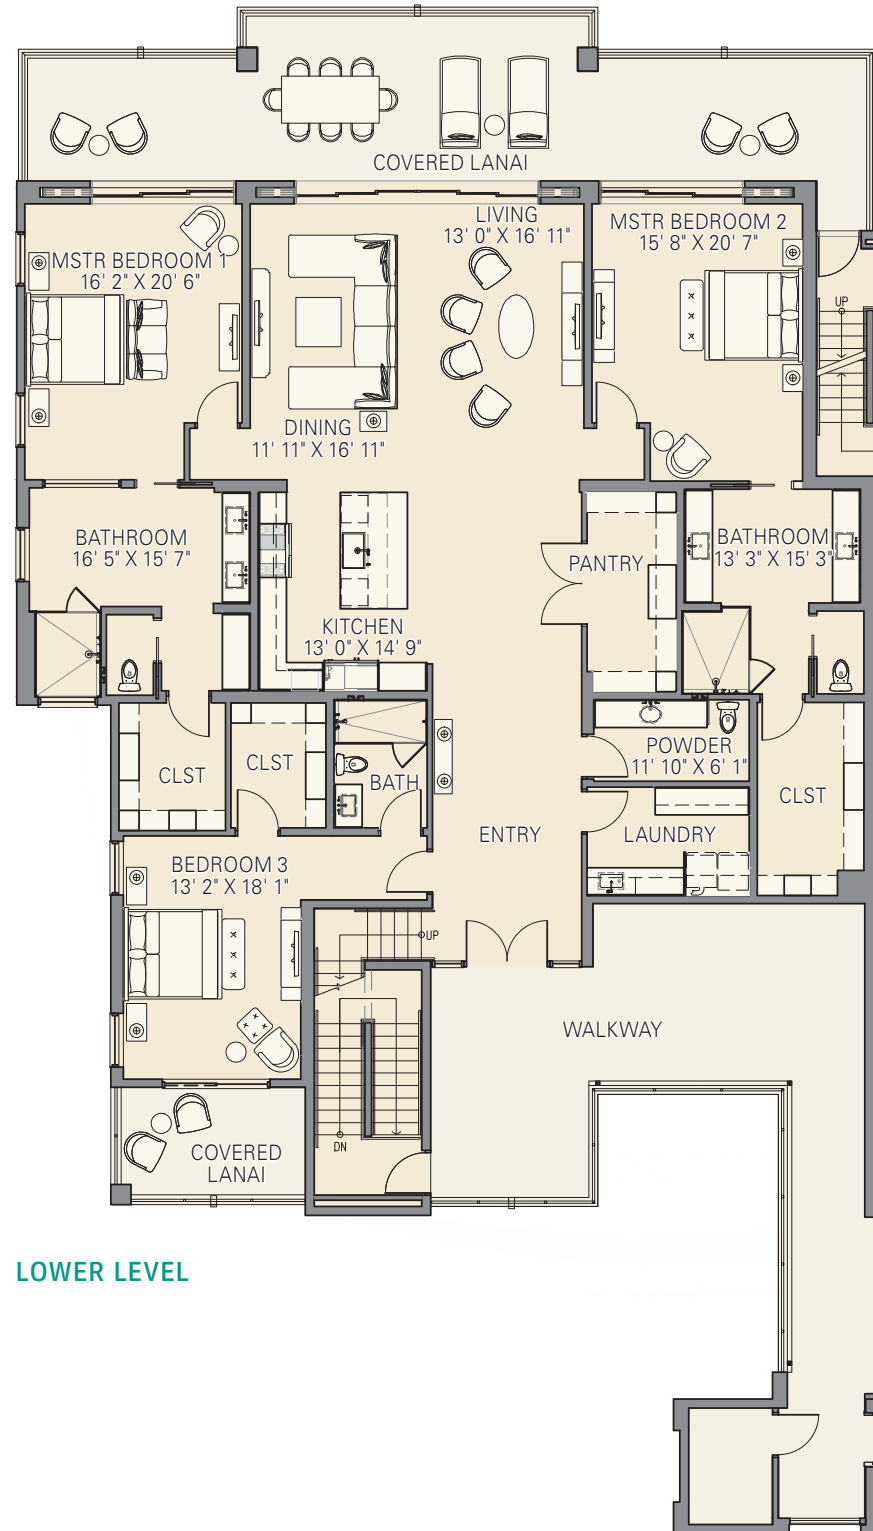

KULA VILLAS PENTHOUSE

Type 2, 3rd Floor, Unit E

LOWER LEVEL

UPPER LEVEL

LIVING SPACE	
INTERIOR	4,945 SF
LANAI	3,037 SF