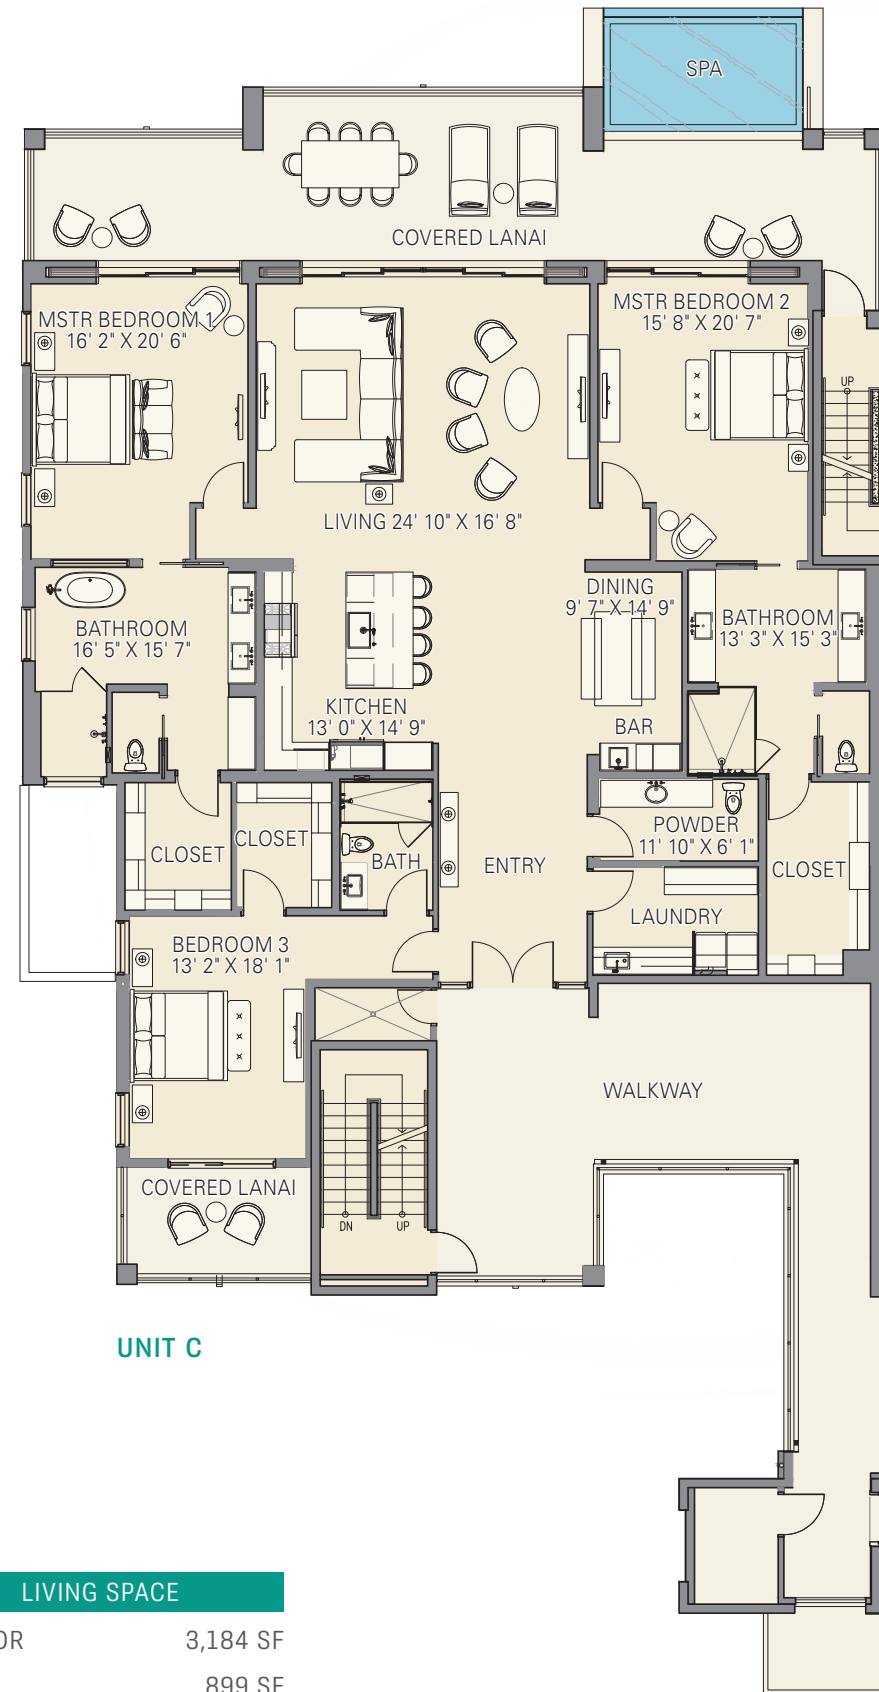

KULA VILLAS

Type 1 & 2, 2nd Floor, Units C & D

UNIT C

LIVING SPACE	
INTERIOR	3,184 SF
LANAI	899 SF

UNIT D

LIVING SPACE	
INTERIOR	3,174 SF
LANAI	928 SF