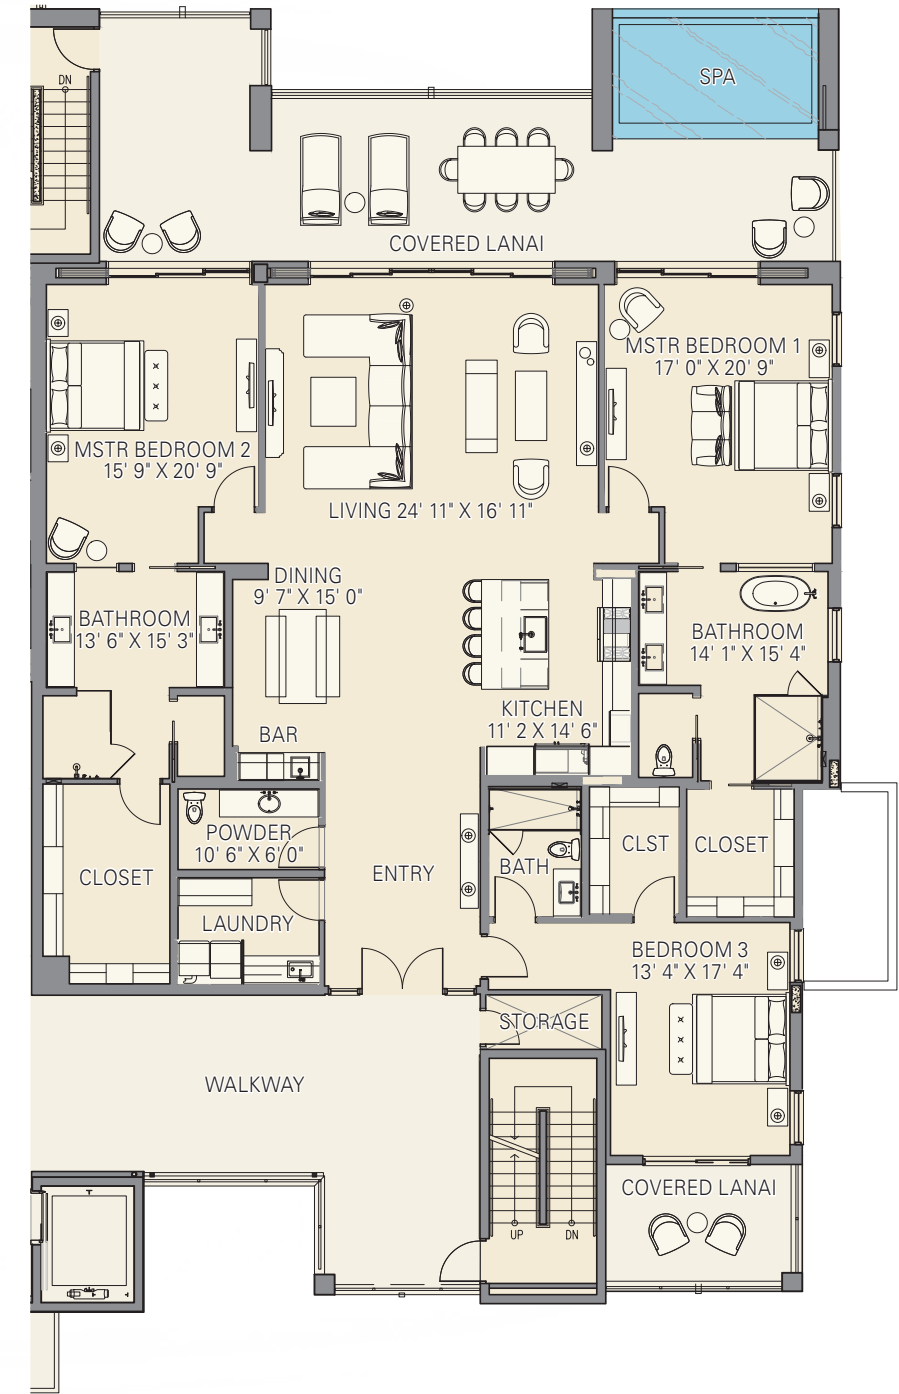

KULA VILLAS

Type 1 & 2, 2nd Floor, Units C & D

UNIT C

LIVING SPACE	
INTERIOR	3,184 SF
LANAI	899 SF

UNIT D

LIVING SPACE	
INTERIOR	3,174 SF
LANAI	928 SF