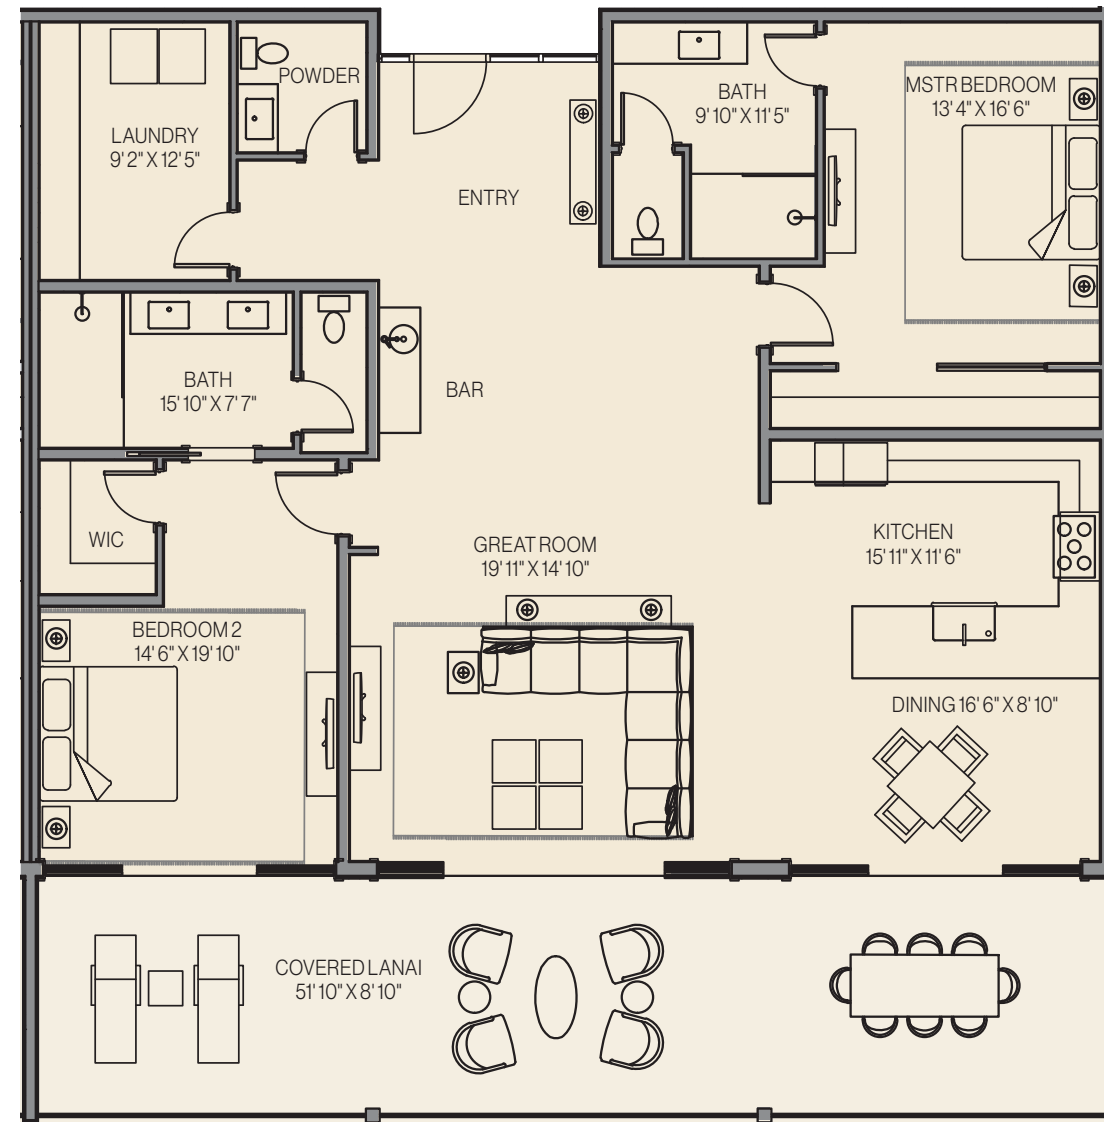

# BEACH CLUB RESIDENCES - UNIT C

LAYOUT		LIVING SPACE	
BEDROOMS	2	INTERIOR	2,066 SF
BATHROOMS	2	LANAI	618 SF
HALF BATHROOMS	1	<b>EST. TOTAL AREA</b>	<b>7,992 SF</b>