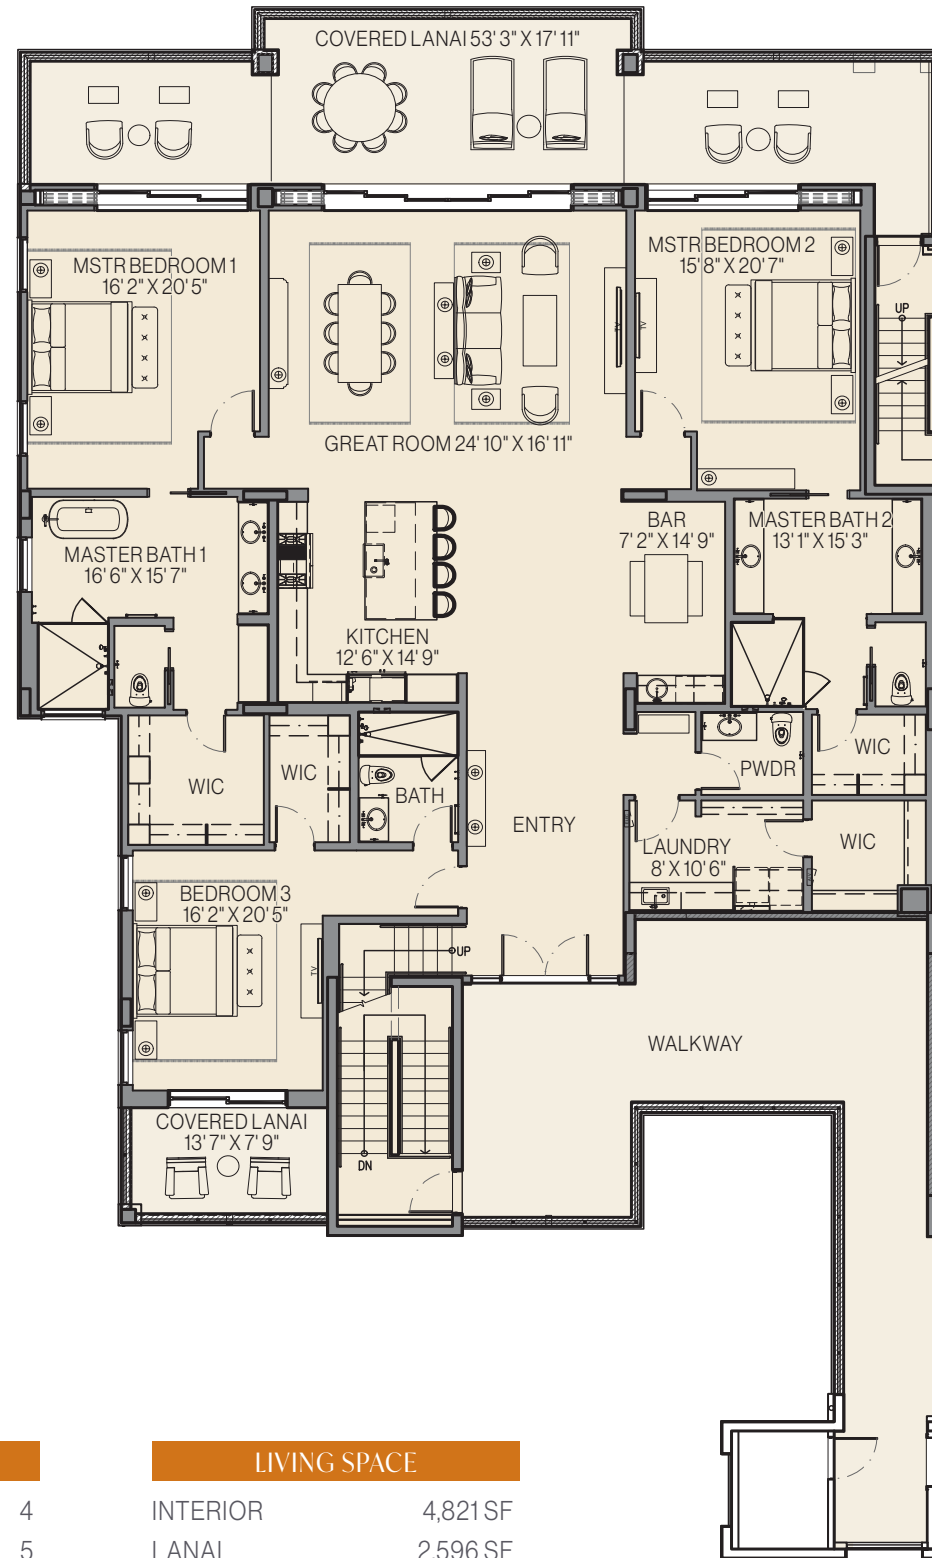

KULA VILLAS PENTHOUSE

LOWER LEVEL / UNIT E

UPPER LEVEL / UNIT E

LAYOUT		LIVING SPACE	
BEDROOMS	4	INTERIOR	4,821 SF
BATHROOMS	5	LANAI	2,596 SF
HALF BATHROOMS	1	CART PARKING	58 SF
		EST. TOTAL AREA	7,475 SF

KULA VILLAS PENTHOUSE

LOWER LEVEL / UNIT F

UPPER LEVEL / UNIT F

LAYOUT		LIVING SPACE	
BEDROOMS	4	INTERIOR	4,817 SF
BATHROOMS	5	LANAI	2,978 SF
HALF BATHROOMS	1	CART PARKING	58 SF
		EST. TOTAL AREA	7,853 SF