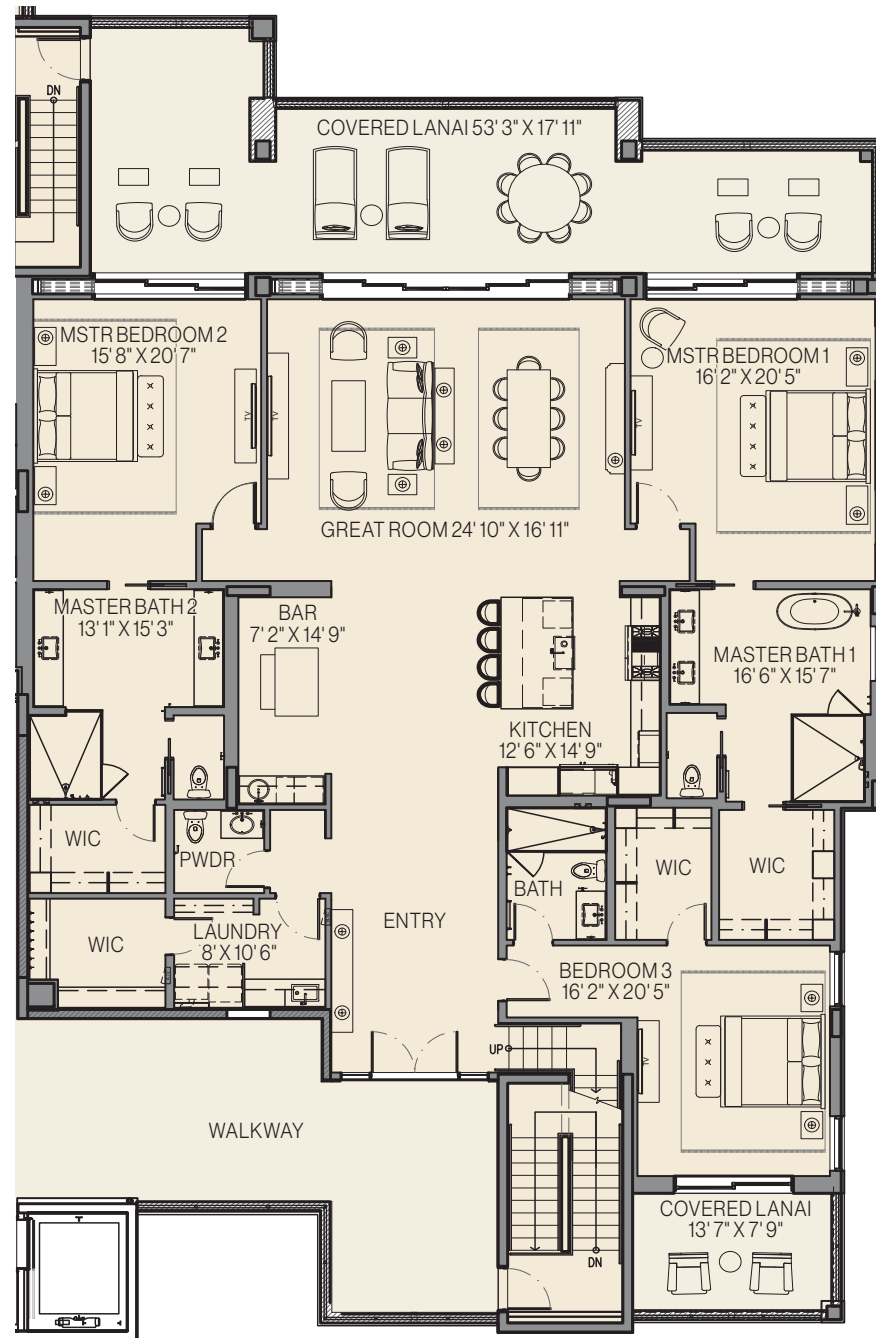

KULA VILLAS PENTHOUSE

LOWER LEVEL / UNIT E

UPPER LEVEL / UNIT E

LAYOUT		LIVING SPACE	
BEDROOMS	4	INTERIOR	4,821 SF
BATHROOMS	5	LANAI	2,596 SF
HALF BATHROOMS	1	CART PARKING	58 SF
		EST. TOTAL AREA	7,475 SF

KULA VILLAS PENTHOUSE

LOWER LEVEL / UNIT F

UPPER LEVEL / UNIT F

LAYOUT		LIVING SPACE	
BEDROOMS	4	INTERIOR	4,817 SF
BATHROOMS	5	LANAI	2,978 SF
HALF BATHROOMS	1	CART PARKING	58 SF
		EST. TOTAL AREA	7,853 SF