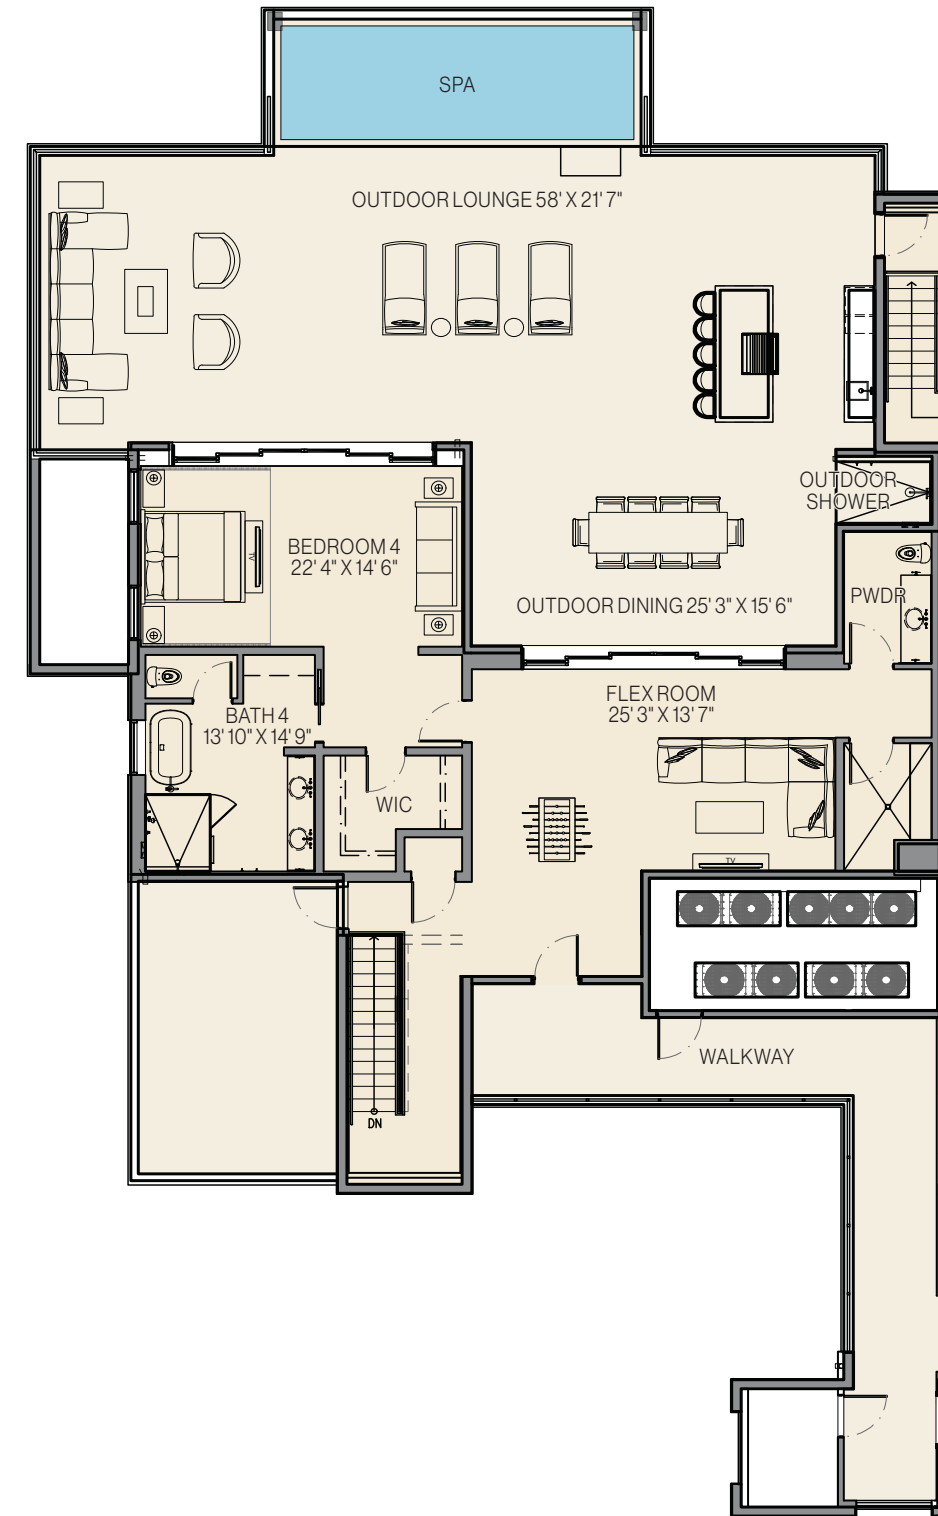

KULA VILLAS PENTHOUSE

LOWER LEVEL / UNIT E

UPPER LEVEL / UNIT E

LAYOUT		LIVING SPACE	
BEDROOMS	4	INTERIOR	4,821 SF
BATHROOMS	5	LANAI	2,596 SF
HALF BATHROOMS	1	CART PARKING	58 SF
		EST. TOTAL AREA	7,475 SF

KULA VILLAS PENTHOUSE

LOWER LEVEL / UNIT F

UPPER LEVEL / UNIT F

LAYOUT		LIVING SPACE	
BEDROOMS	4	INTERIOR	4,817 SF
BATHROOMS	5	LANAI	2,978 SF
HALF BATHROOMS	1	CART PARKING	58 SF
		EST. TOTAL AREA	7,853 SF