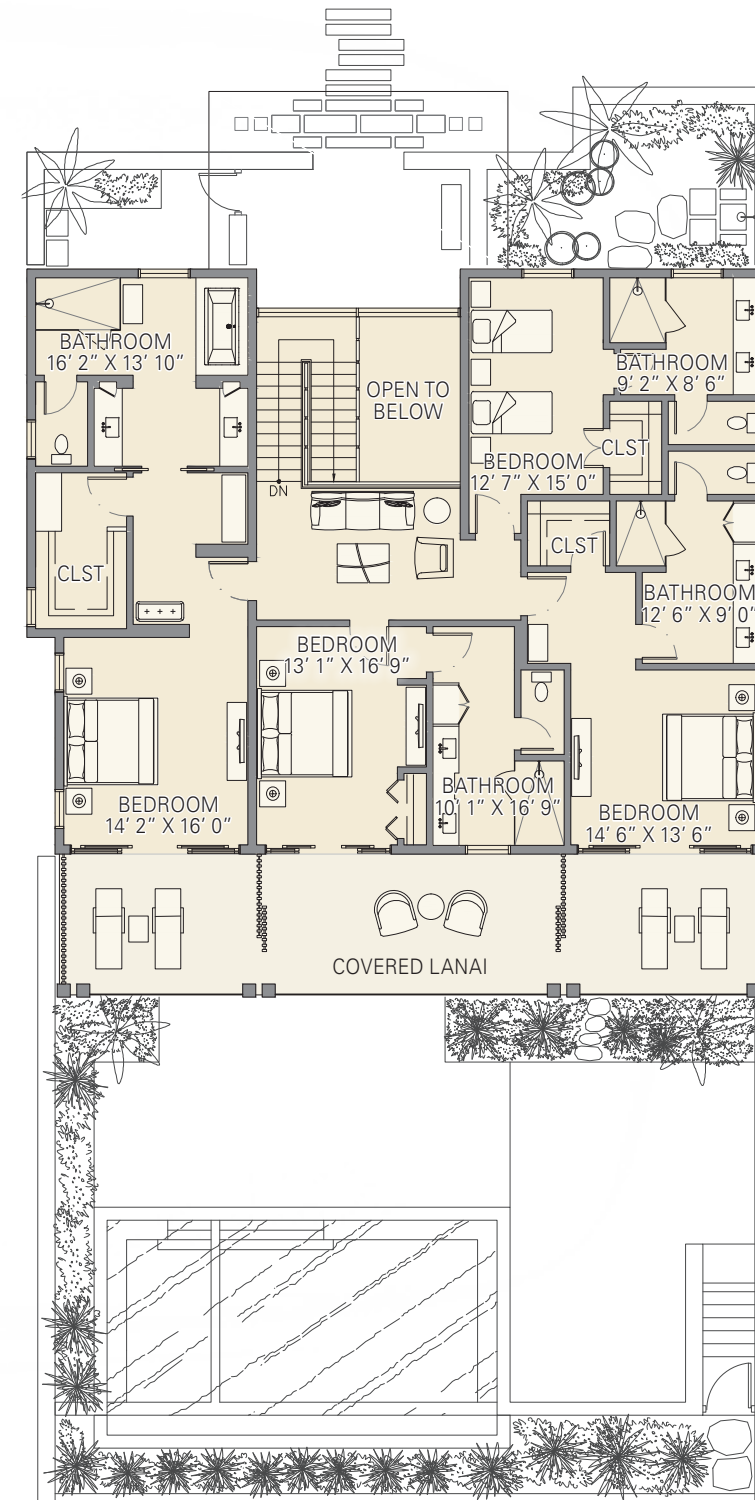

# MOLOKINI THREE PLEX

M3

1ST FLOOR / MAIN LEVEL

2ND FLOOR / UPPER LEVEL

M3 LIVING SPACE	
INTERIOR	4,554 SF
COVERED LANAI	1,194 SF