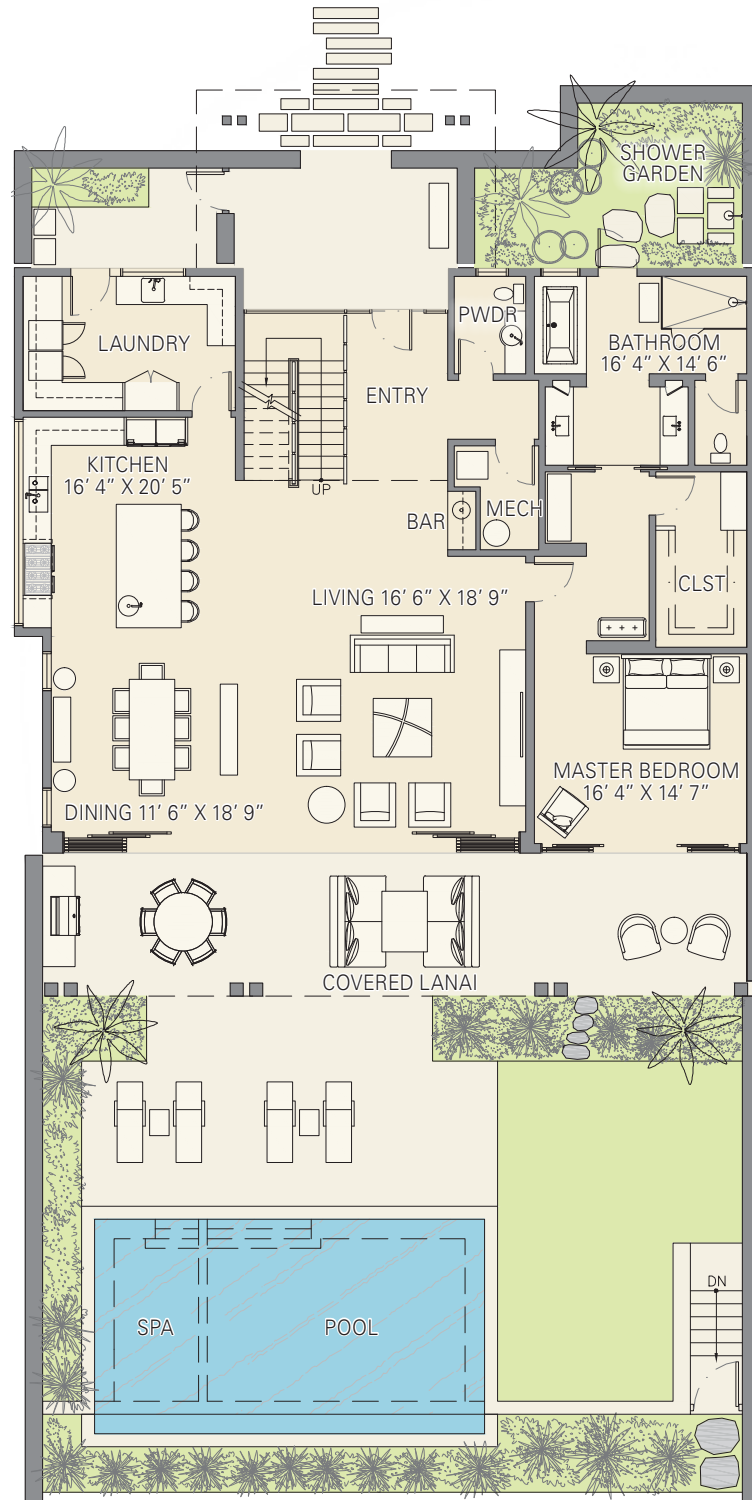

# MOLOKINI THREE PLEX

M3

1ST FLOOR / MAIN LEVEL

2ND FLOOR / UPPER LEVEL

M3 LIVING SPACE	
INTERIOR	4,554 SF
COVERED LANAI	1,194 SF